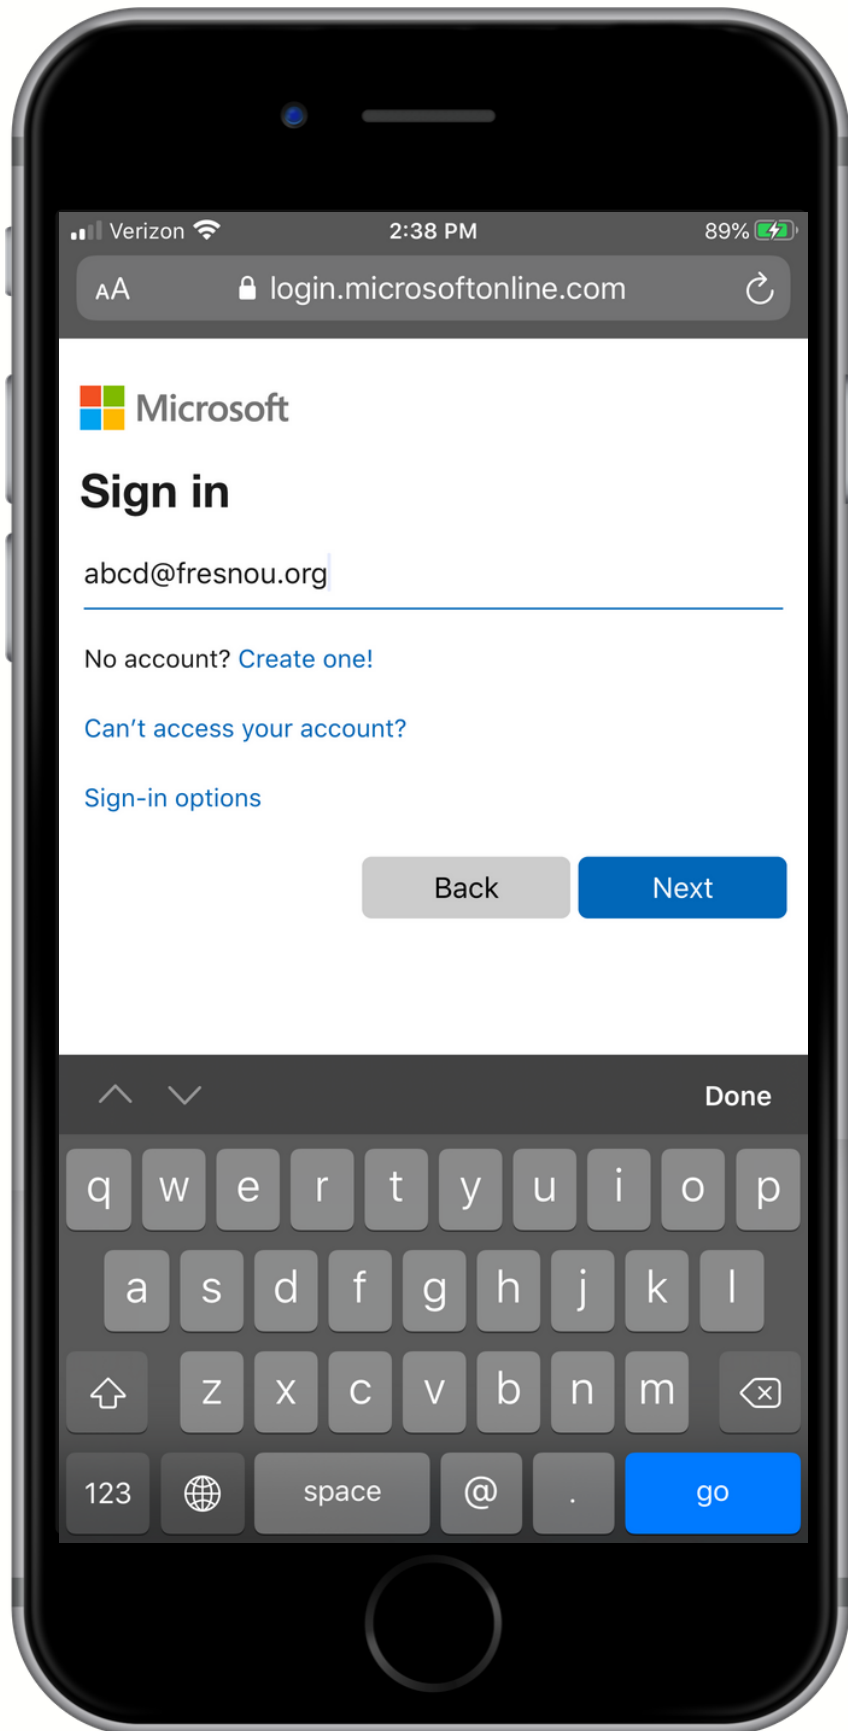

**HOW TO  
LOG IN TO  
YOUR FUSD  
STUDENT  
EMAIL**

**OPEN INTERNET  
BROWSER**

**VISIT  
PORTAL.OFFICE.COM**

**LOG IN USING YOUR 4  
DIGIT USERNAME  
@FRESNOU.ORG**

**THIS IS THE SAME  
USERNAME YOU USE TO  
LOG INTO A SCHOOL  
COMPUTER/ATLAS**

**USE THE SAME  
PASSWORD YOU USE TO  
LOG INTO A SCHOOL  
COMPUTER/ATLAS**

**CLICK SIGN IN**

**CLICK ON THE OUTLOOK  
APP AND READ ALL OF  
YOUR EMAILS!**